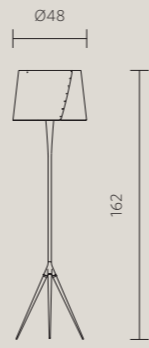

DE-LUX
B4
1955

DETAILS

Mounting	Materials	Weight (Kg)
Floor lamp	aluminum/iron/ polypropylene	3,50

RATING

Bulb type	Working voltage	Protection
1 x LED max 11W E27	220/240 V	Class II/IP 20

FINISHING

-  TDB440-0665 gold/matte white
-  TDB440-2165 silver/matte white